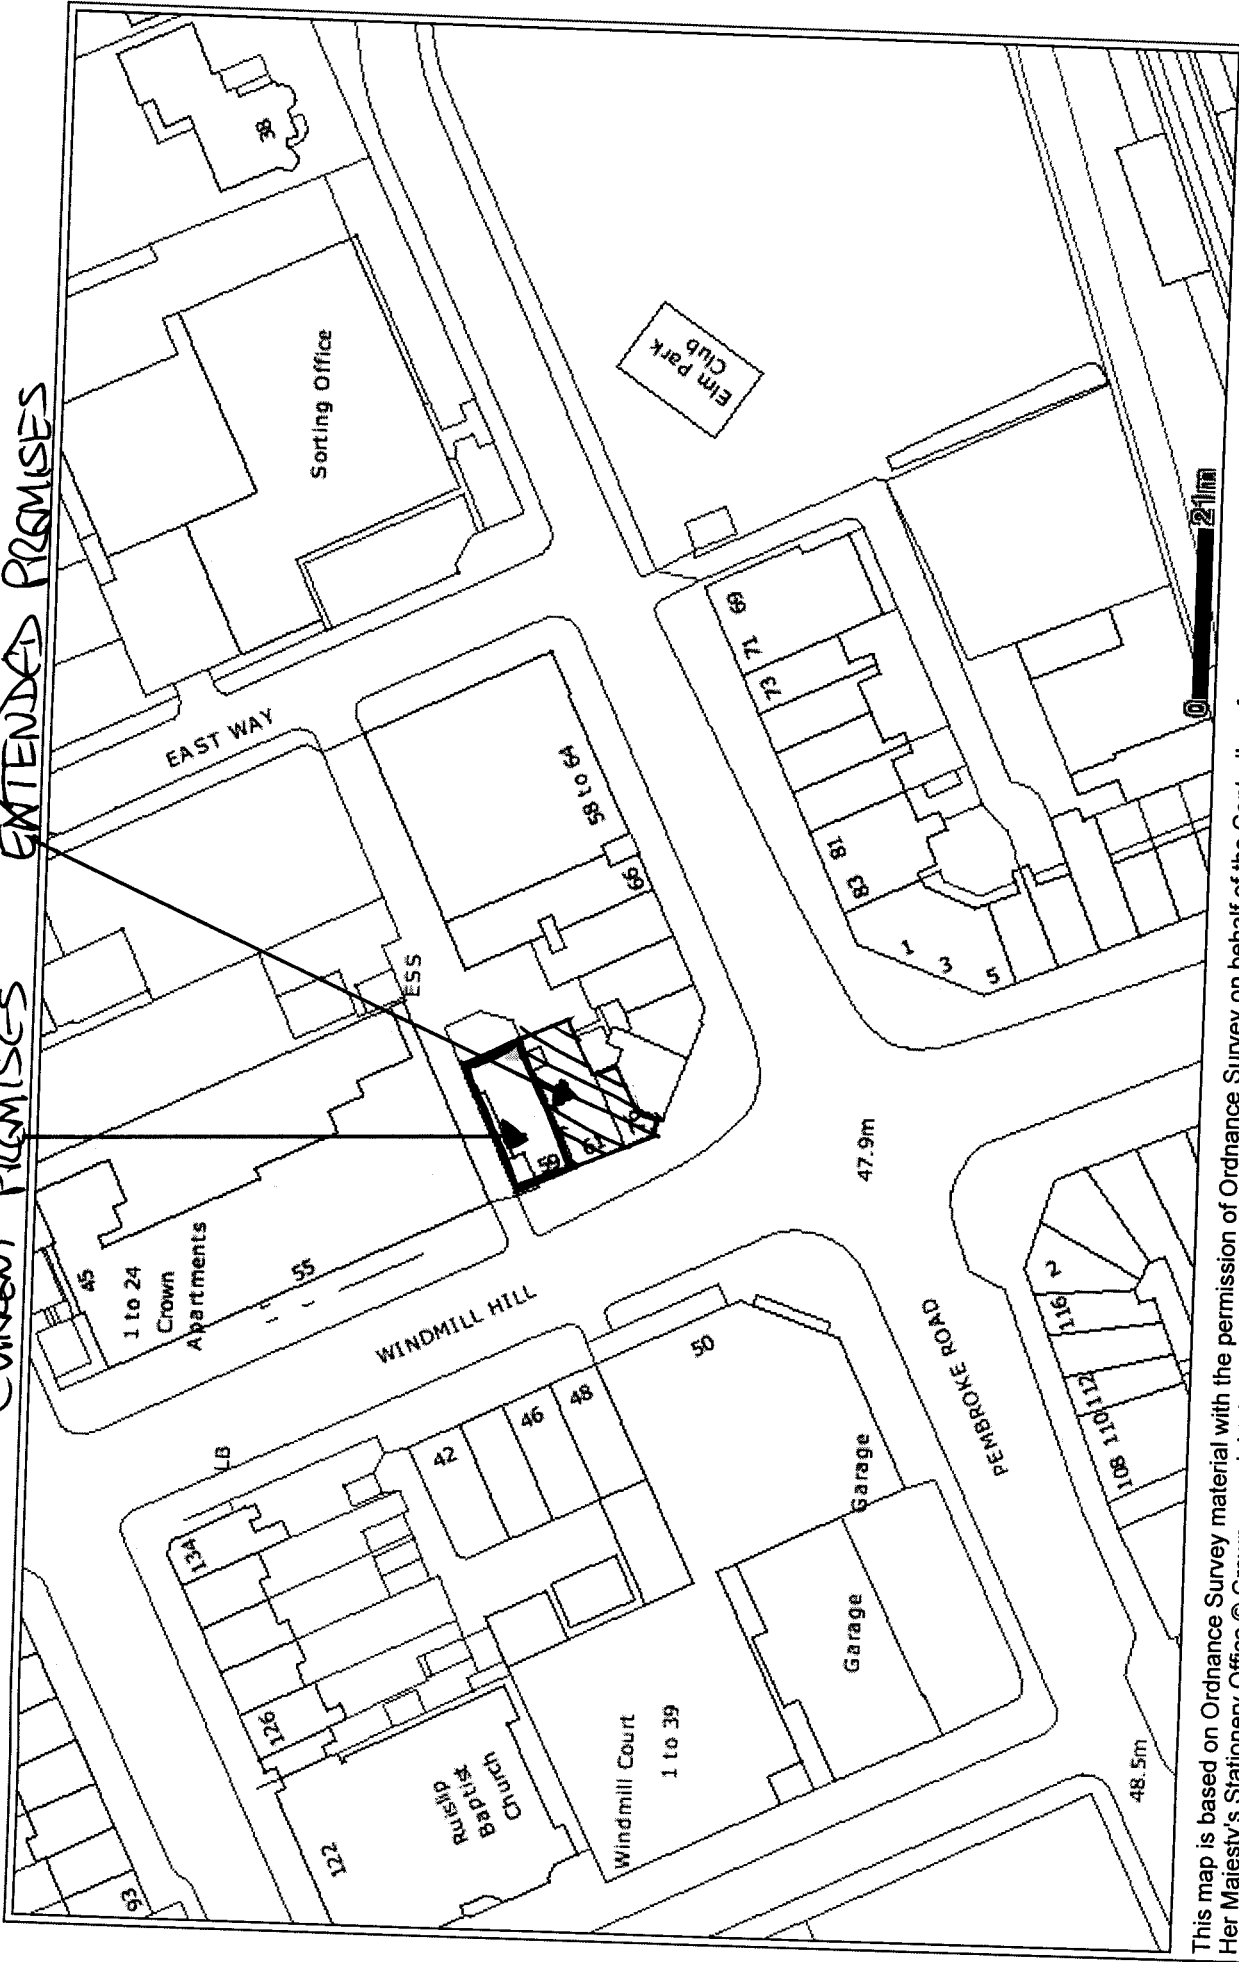

APPENDIX 6

RASDOOT TANDOORI RESTAURANT

CURRENT PREMISES EXTENDED PREMISES

This map is based on Ordnance Survey material with the permission of Ordnance Survey on behalf of the Controller of Her Majesty's Stationery Office © Crown copyright. Unauthorised reproduction infringes Crown copyright and may lead to prosecution or civil proceedings. London Borough of Hillingdon 100019283 2010

Approx. Scale: 941
 Date of Print: 17.6.2010
 SLA: 100019283 2010